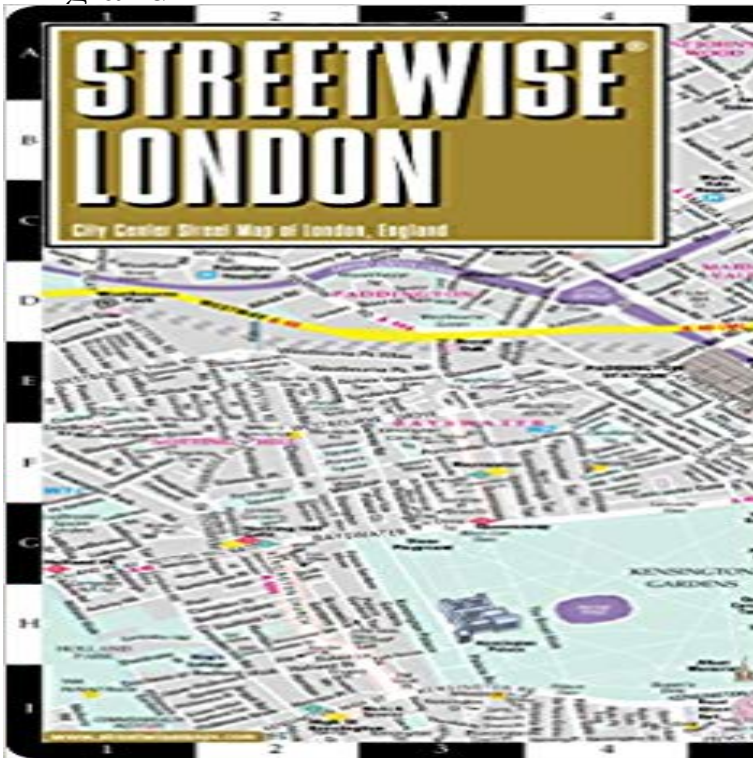

Streetwise London Map - Laminated City Center Street Map of London, England

Streetwise London Map - Laminated City Center Street Map of London, England - Folding pocket size travel map with London Underground map including tube lines & stations This map covers the following areas: Main London City Map 1:20,000 London Underground Map - London Tube Map London is one of the most popular, populated and accessible cities on earth. People love London. And why not? Londoners are charming and helpful, and their city operates on such a high dosage of civility that it could be considered an art form. London is an urban oasis where you can search out cutting edge design, cuisine, fashion, chic neighborhoods, or traditional culture. When visiting London, be prepared to walk. Whether its basic window shopping, advanced people watching, or the rewarding task of locating restaurants and museums, London is urban roaming at its best. Days can be spent just visiting Londons neighborhoods, each with its own character, atmosphere and unique offerings. The STREETWISE Map of London UK will enable you to go anywhere in central London. The detailed and indexed depiction of streets, tube stations, sites and hotels will enable you to spend more time making new urban discoveries than less time complaining about disorientation. Say you choose Mayfair, for its refined and cultured demeanor. Take an afternoon stroll wandering through Berkeley Square, Grovesnor Square and Green Park then finish with an espresso at Rochauxs cafe. Youll briefly feel exclusive. Wander the back alleys in Soho and you will never know what or who youll run across. The very trendy Covent Garden is dense with human interaction packed into a small area. Walk up to Bloomsbury with its literary heritage to be amazed by the vast holdings within the British Museum. The original city of London is the square mile of the