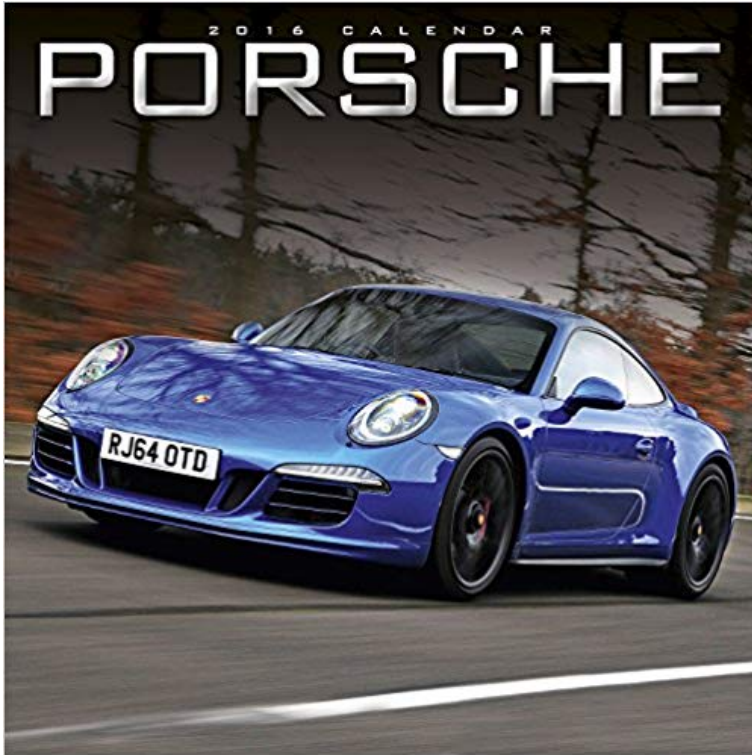

Porsche Wall Calendar 2015 - Super Car Calendar - Porsche 911 - Porsche Carrera GT - Porsche 356

The 2015 Porsche Wall Calendar celebrates these world renowned supercars all year long. From the iconic Porsche 911 to the bullet-fast, street legal race car, the Porsche Carrera GT3, the Porsche Wall Calendar for 2015 makes a statement on the wall of any Porsche lover. The Porsche Wall Calendar comes standard with a wide open grid to keep abreast of those important dates and appointments...including the occasional day at the track. Large, high definition photos of the some of the most sought after Porsche models will keep you smiling month after month. The 2015 Porsche Calendar makes the perfect gift for the Porsche lover who has it all or the hard working dreamer. Get yours today. Closed Size: 12 x 12 Open Size: 12 x 24